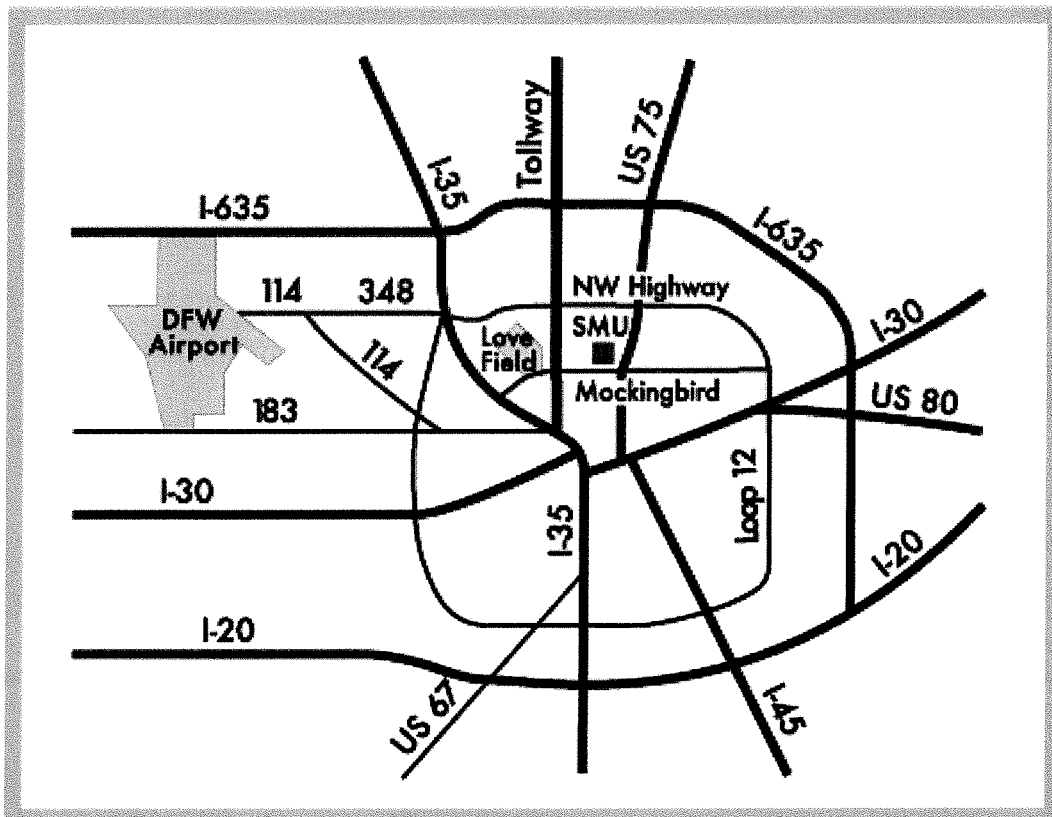

From Denton

Traveling south on IH-35E, exit east on IH-635 (LBJ Freeway). Proceed to U.S. Highway 75 (North Central Expressway) and exit south toward downtown. Proceed about five miles and take the Lovers Lane/University Boulevard/SMU Boulevard exit. Continue on the service road to SMU Boulevard. Turn right (west) onto campus. Moody Parking Garage is at the southeast corner of SMU Boulevard and Airline Road.

From Waco

Traveling north on IH-35E, exit east on the Woodall Rogers Freeway just north of downtown Dallas. Proceed east for a few miles and then exit north to U.S. Highway 75 (North Central Expressway). Proceed north for about five miles and take the Mockingbird Lane/SMU Boulevard exit. Continue on the service road to SMU Boulevard and turn left (west) onto campus. Moody Parking Garage is at the southeast corner of SMU Boulevard and Airline Road.

From IH-30

Traveling from either direction, exit north to U.S. Highway 75 (North Central Expressway); the sign indicates "Sherman." Proceed north for about five miles and take the Mockingbird Lane/SMU Boulevard exit. Continue on the service road to SMU Boulevard and turn left (west) onto campus. Moody Parking Garage is at the southeast corner of SMU Boulevard and Airline Road.

Visit www.fhwa.dot.gov/trafficinfo/tx.htm for information on road closures and alternate routes.